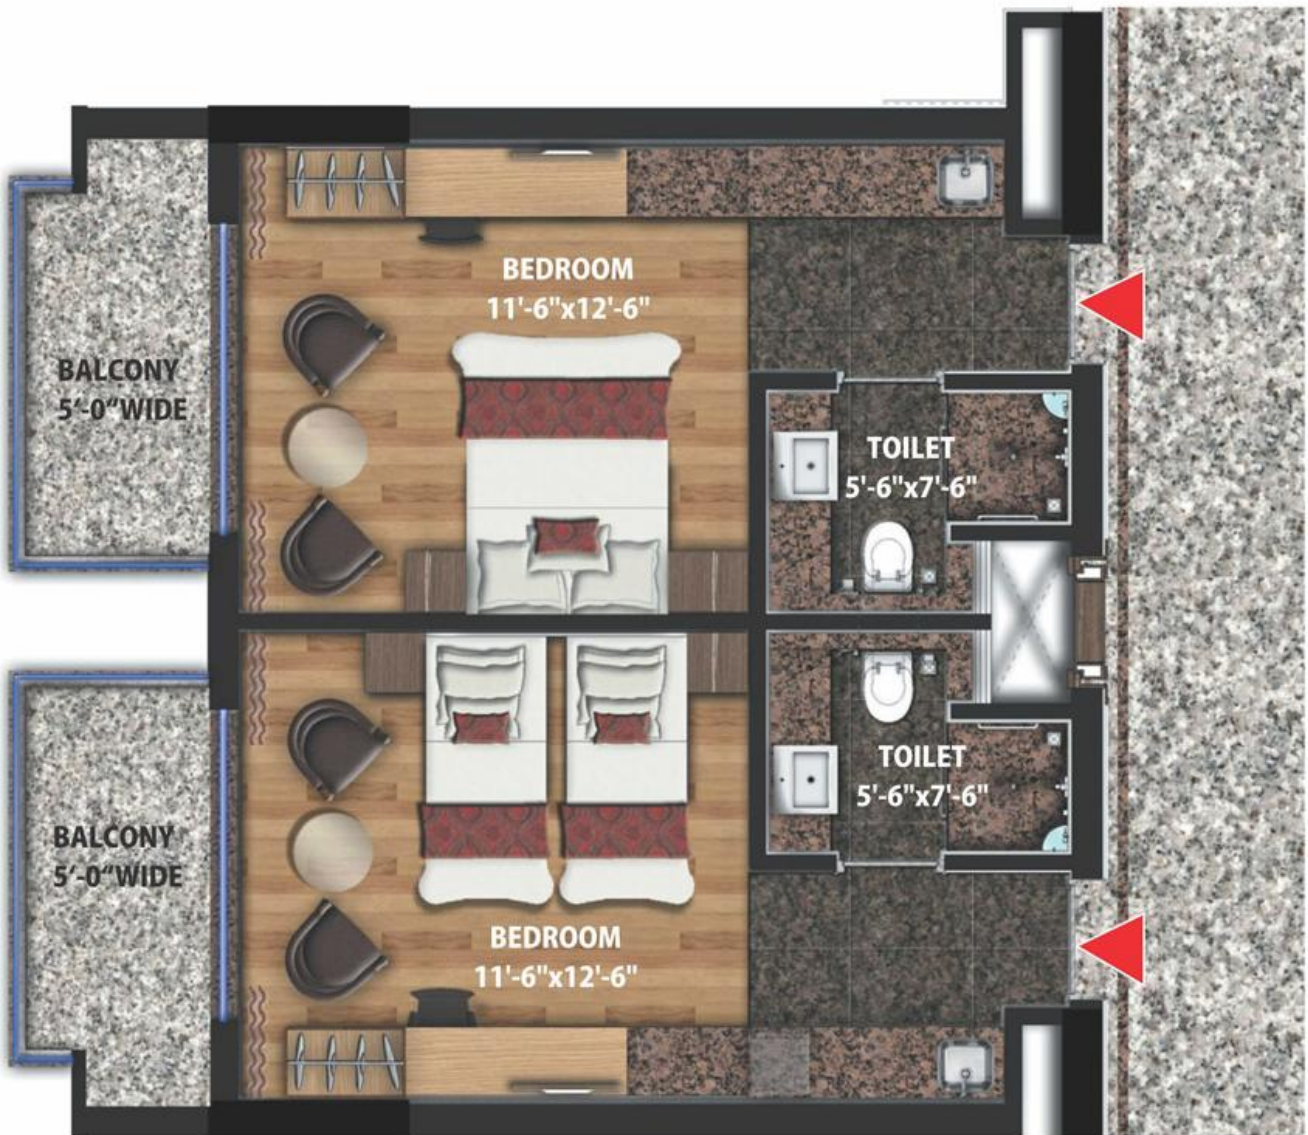

SUITE FLOOR PLAN
SALEABLE AREA - 435 SQ.FT.

1 SQ.MT = 10.764 SQ.FT.

SUITE FLOOR PLAN
SALEABLE AREA - 880 SQ.FT.